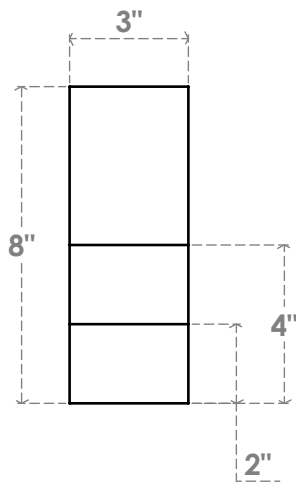

RFTP03X08X36GRN

3"W X 8"H X 36"L GREENSBORO ARCHITECTURAL GRADE PVC RAFTER TAIL

SIDE PROFILE

FRONT PROFILE

ISOMETRIC

EKENA MILLWORK
 2300 WEST MAIN ST.
 CLARKSVILLE, TX 75426
 TOLL FREE: 866-607-0453
 WWW.EKENAMILLWORK.COM

NOTES

1. INSTALLATION TO BE COMPLETED IN ACCORDANCE WITH MANUFACTURER'S SPECIFICATIONS.
2. DRAWING MAY NOT BE TO SCALE
3. THIS DRAWING IS INTENDED FOR DESIGN AND PLANNING PURPOSES ONLY.
4. ALL INFORMATION CONTAINED HEREIN WAS CURRENT AT THE TIME OF DEVELOPMENT BUT MUST BE REVIEWED AND APPROVED BY THE PRODUCT MANUFACTURER TO BE CONSIDERED ACCURATE.
5. ARCHITECTURAL GRADE PVC PRODUCTS ARE MADE FROM EXPANDED CELLULAR PVC AND COME NATURALLY WHITE BUT MAY BE PAINTED