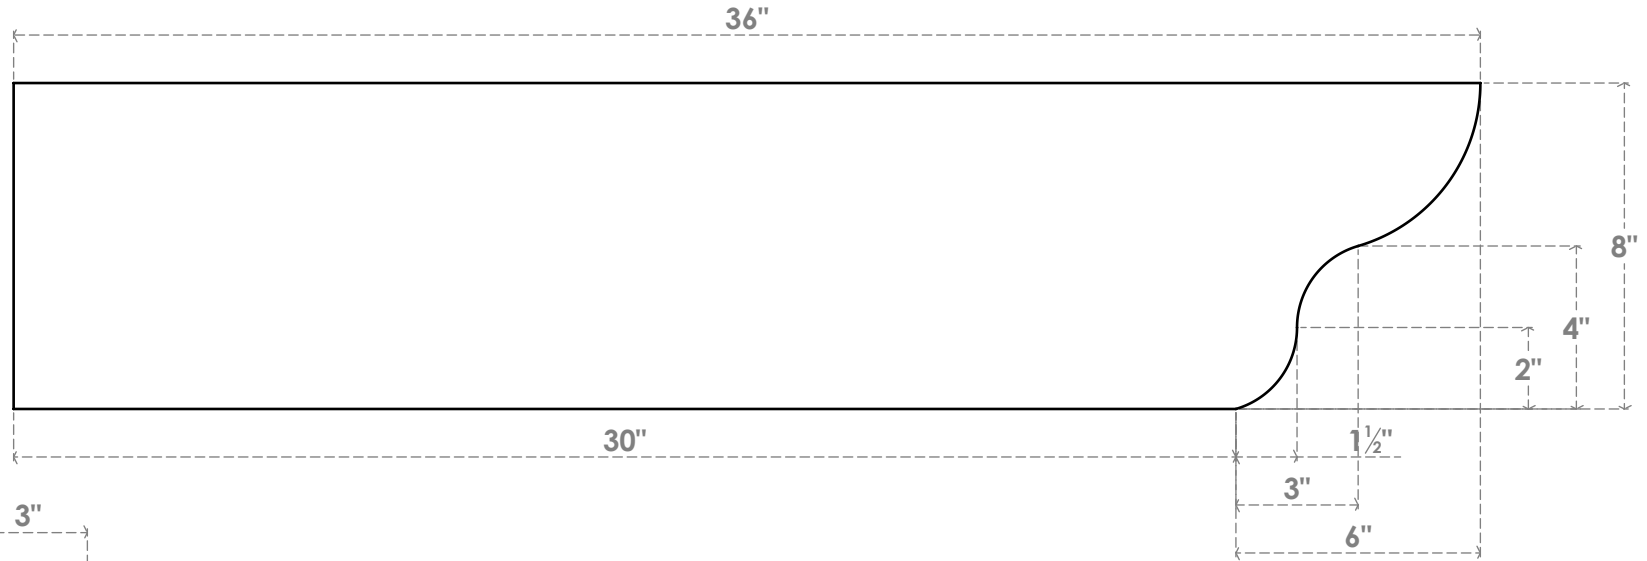

RFTP03X08X36GRN

3"W X 8"H X 36"L GREENSBORO ARCHITECTURAL GRADE PVC RAFTER TAIL

SIDE PROFILE

FRONT PROFILE

ISOMETRIC

EKENA MILLWORK
 2300 WEST MAIN ST.
 CLARKSVILLE, TX 75426
 TOLL FREE: 866-607-0453
 WWW.EKENAMILLWORK.COM